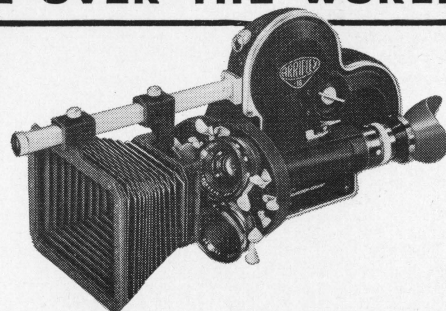

The Only 16 mm Camera
with Mirror Reflex Shutter and
Registration Pin Movement

ARRIFLEX®

Division of

KLING

PHOTO CORPORATION

New York 10 • Los Angeles 46

For Sale, Rent or Lease through your
Franchised Arriflex Dealer