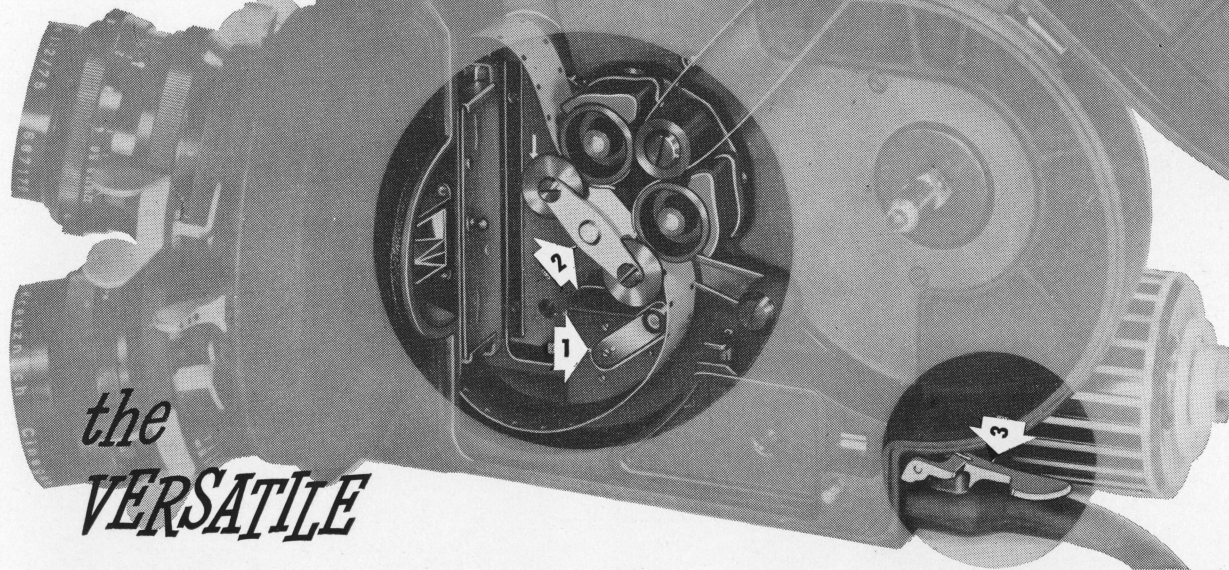

NEW! AUTOMATIC

BUCKLE SWITCH!

the
VERSATILE

ARRIFLEX® 16

THE CHOICE OF PROFESSIONALS ALL OVER THE WORLD

It's always difficult to improve on a truly fine product but perfection is achieved only through constant research and development. Such is the progress history of the versatile Arriflex 16.

Therefore we are pleased to announce the following new features now incorporated in the Arriflex 16.

- 1** **AUTOMATIC BUCKLE SWITCH** Camera is automatically switched off in the event of film jam or break and when end of roll is reached. This is a very important feature when camera is housed in Blimp.
- 2** **NEW SPROCKET ROLLER GUIDE ASSEMBLY** Makes film loading even easier and quicker.
- 3** **MOTOR-CABLE CATCH LOCK** Automatically engages and locks power supply cord to camera plug-in receptacle.